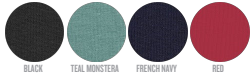

COLORS

BLACK

TEAL MONSTER

FRENCH NAVY

RED

ESSENTIAL HEATHERS

HEATHER GREY

UNISEX SHORTS

STBUI86 - TRAINER 2.0

Die Iconic Mid-Light Unisex-Jogging-Shorts

Normale Passform

- Gummizugbund aus gleichem Material
- Runde Kordelzüge in passender Hosenfarbe
- Geschlossene Metallenden
- Knopflochhosen für den Kordelzug
- Eingesetzte Seitennähte Taschenbeutel aus gleichem Material und Single-Jersey
- eingearbeitete Tasche auf der Rückseite
- Doppelnaht am Beinabschluss

Shell : Terry , 85% gekämmte ringgesponnene Bio-Baumwolle , 15% recyceltes Polyester , Vorgewaschen , 300 GSM