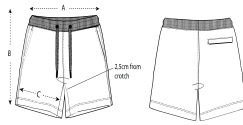

#### Wash Instructions

Wash similar colours together, no ironing on print, wash and iron inside out.

SIZES	XXS	XS	S	M	L	XL	XXL	3XL
A Waist	36	38	40	42	45	48	51	54
B Leg Length	41	43	45	47	49	51	53	53
C Thigh	31	32	33	34	35.5	37	38.5	40

## PACKING

SIZES	XXS	XS	S	M	L	XL	XXL	3XL
PCS/BAG	1	1	1	1	1	1	1	1
PCS/BOX	10	20	20	20	20	20	20	10